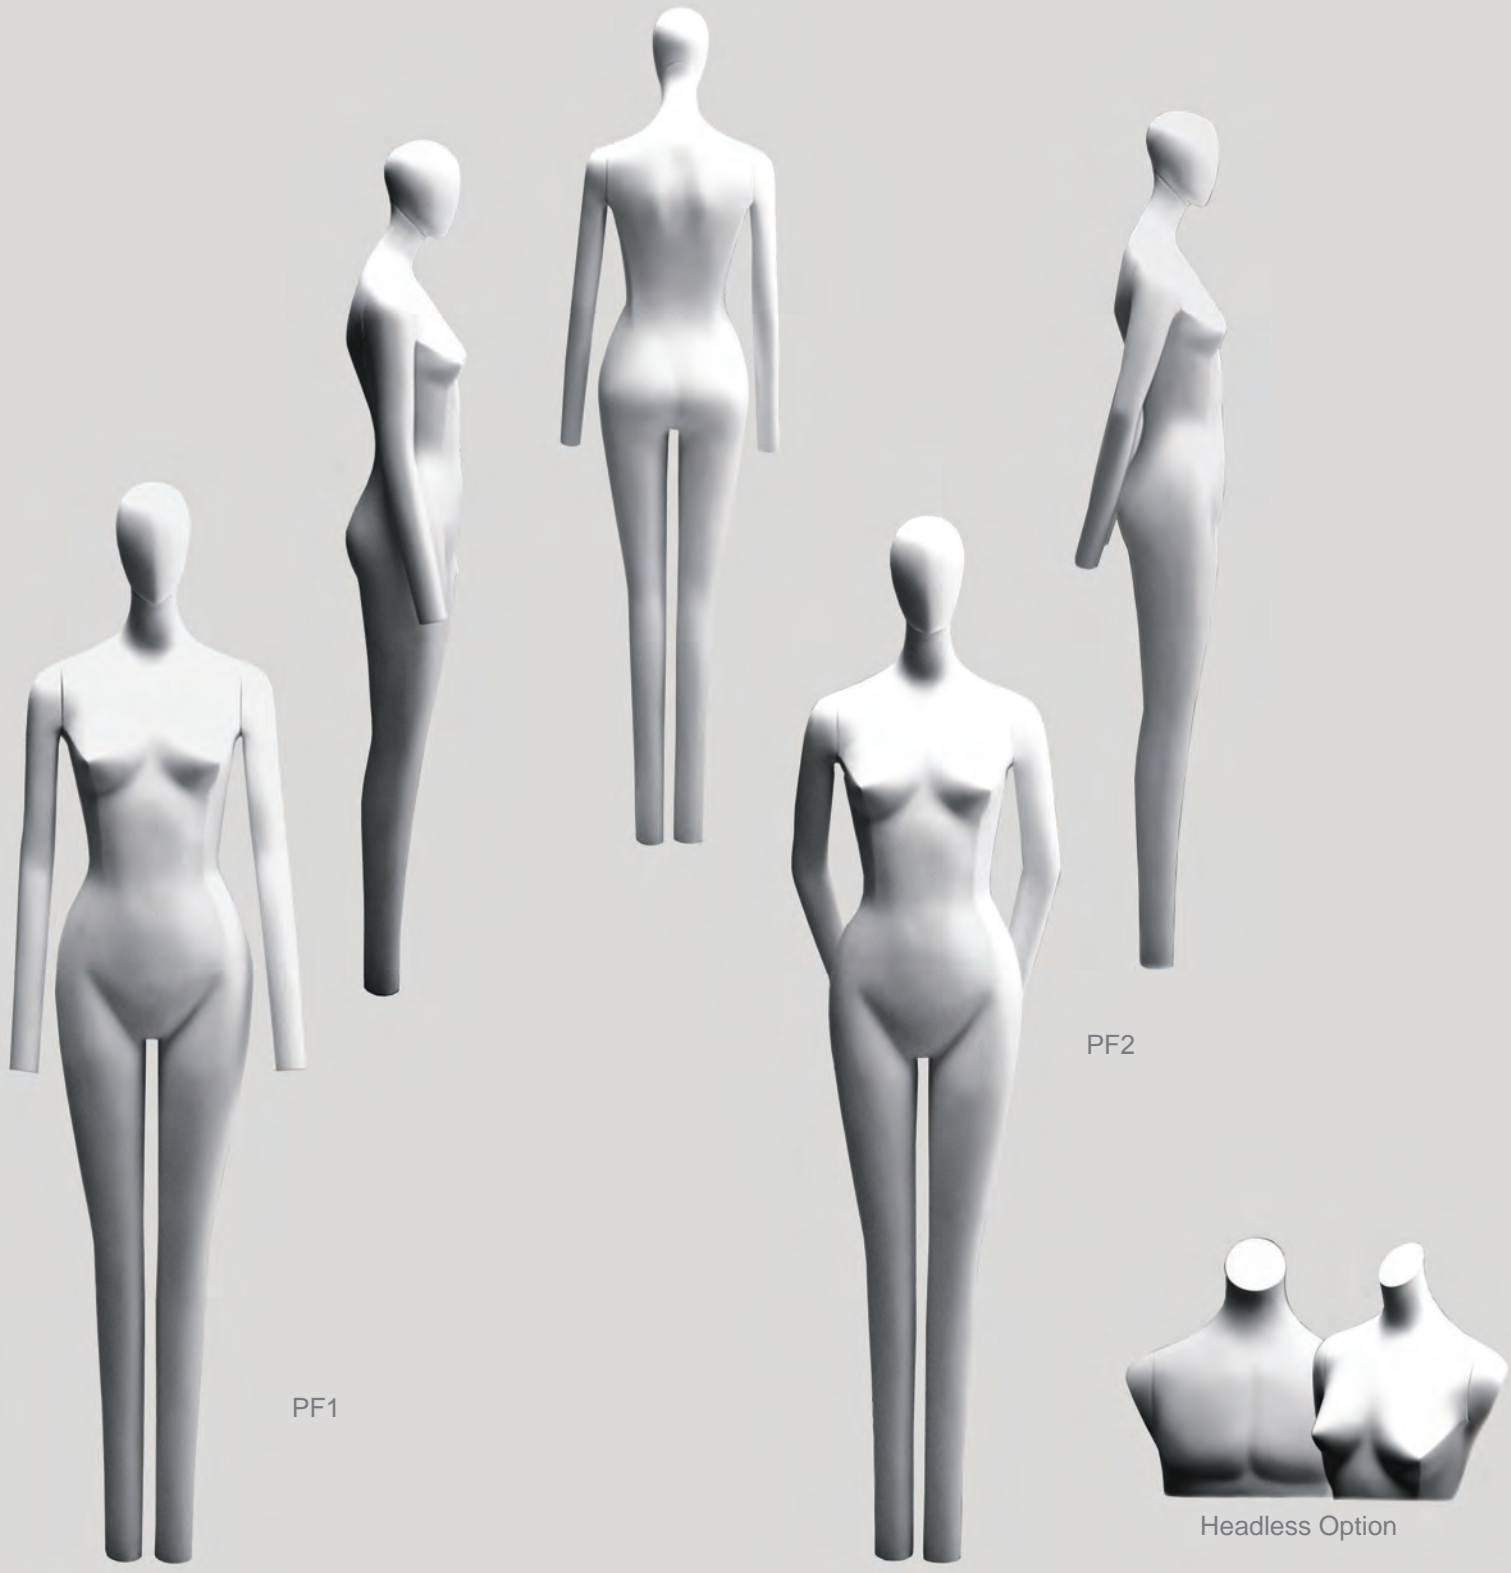

PM2

PF1

PF2

Headless Option

PURE

Female
Bust: 34" 86 cm
Waist: 24" 61 cm
Hips: 35" 88 cm

Male
Chest: 38" 96 cm
Waist: 32" 82 cm

Universal Display Fittings Co. Ltd
Units 130-132 Network Hub
300 Kensal Road
London W10 5BE
United Kingdom
Tel. 020 8206 5010
info@universaldisplay.co.uk

Universal Display & Design Inc.
1 Little West 12th Street
New York
10014
USA
Tel. 212 242 0374
info@universaldisplayusa.com