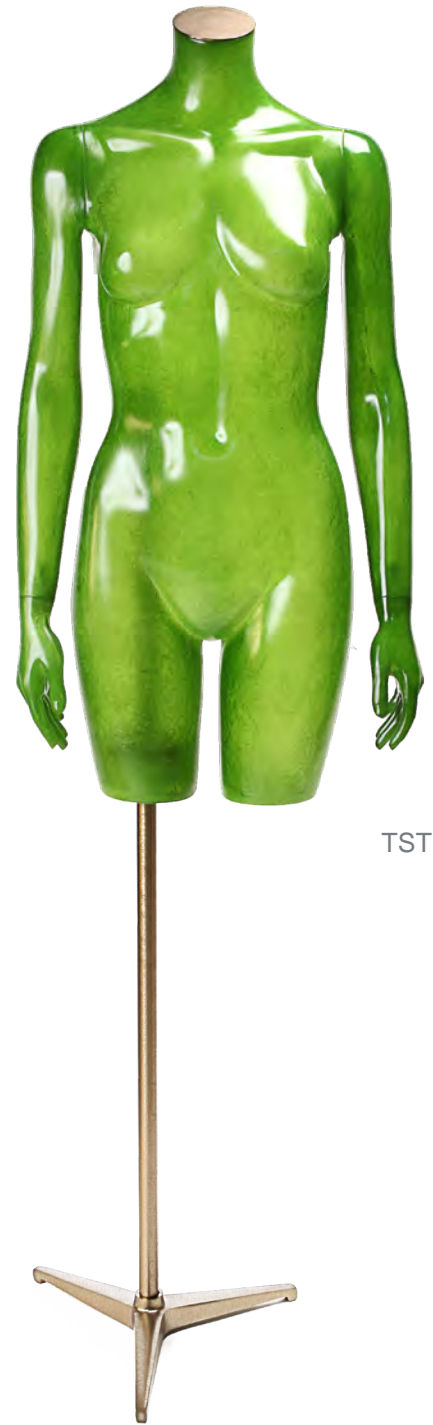

TORSOS

AVA 3/4

TST 1

TST 2

TST 3

AVA 3/4

THE AVA BUST COLLECTION IS AVAILABLE IN A RANGE OF INNOVATIVE MATERIALS, FROM SUSTAINABLE BAMBOO TO A TRANSLUCENT FINISH OR PAINT FINISH IN A COLOUR OF YOUR CHOICE.

AVA 3/4

AVA HANGING

TS 1

TS 3

TS 2

AVA HANGING

BRUSH BRASS BASE PLATE

BRUSH BRASS NECKCAP

BRUSH BRASS BASE

BASE A BRUSHED BRASS

BASE B BRUSHED BRASS

BASE C BRUSHED BRASS

AVA

Chest:	34"	86.5 cm
Waist:	26"	66 cm
Hips:	36.5"	92.5 cm
Height:	6'	183 cm
Shoe:	UK 6 EU 39 USA 8.5	
Heel:	1.5"	4 cm

THE AVA COLLECTION IS AVAILABLE IN A RANGE OF INNOVATIVE MATERIALS, FROM SUSTAINABLE BAMBOO TO A TRANSLUCENT FINISH OR PAINT FINISH IN A COLOUR OF YOUR CHOICE