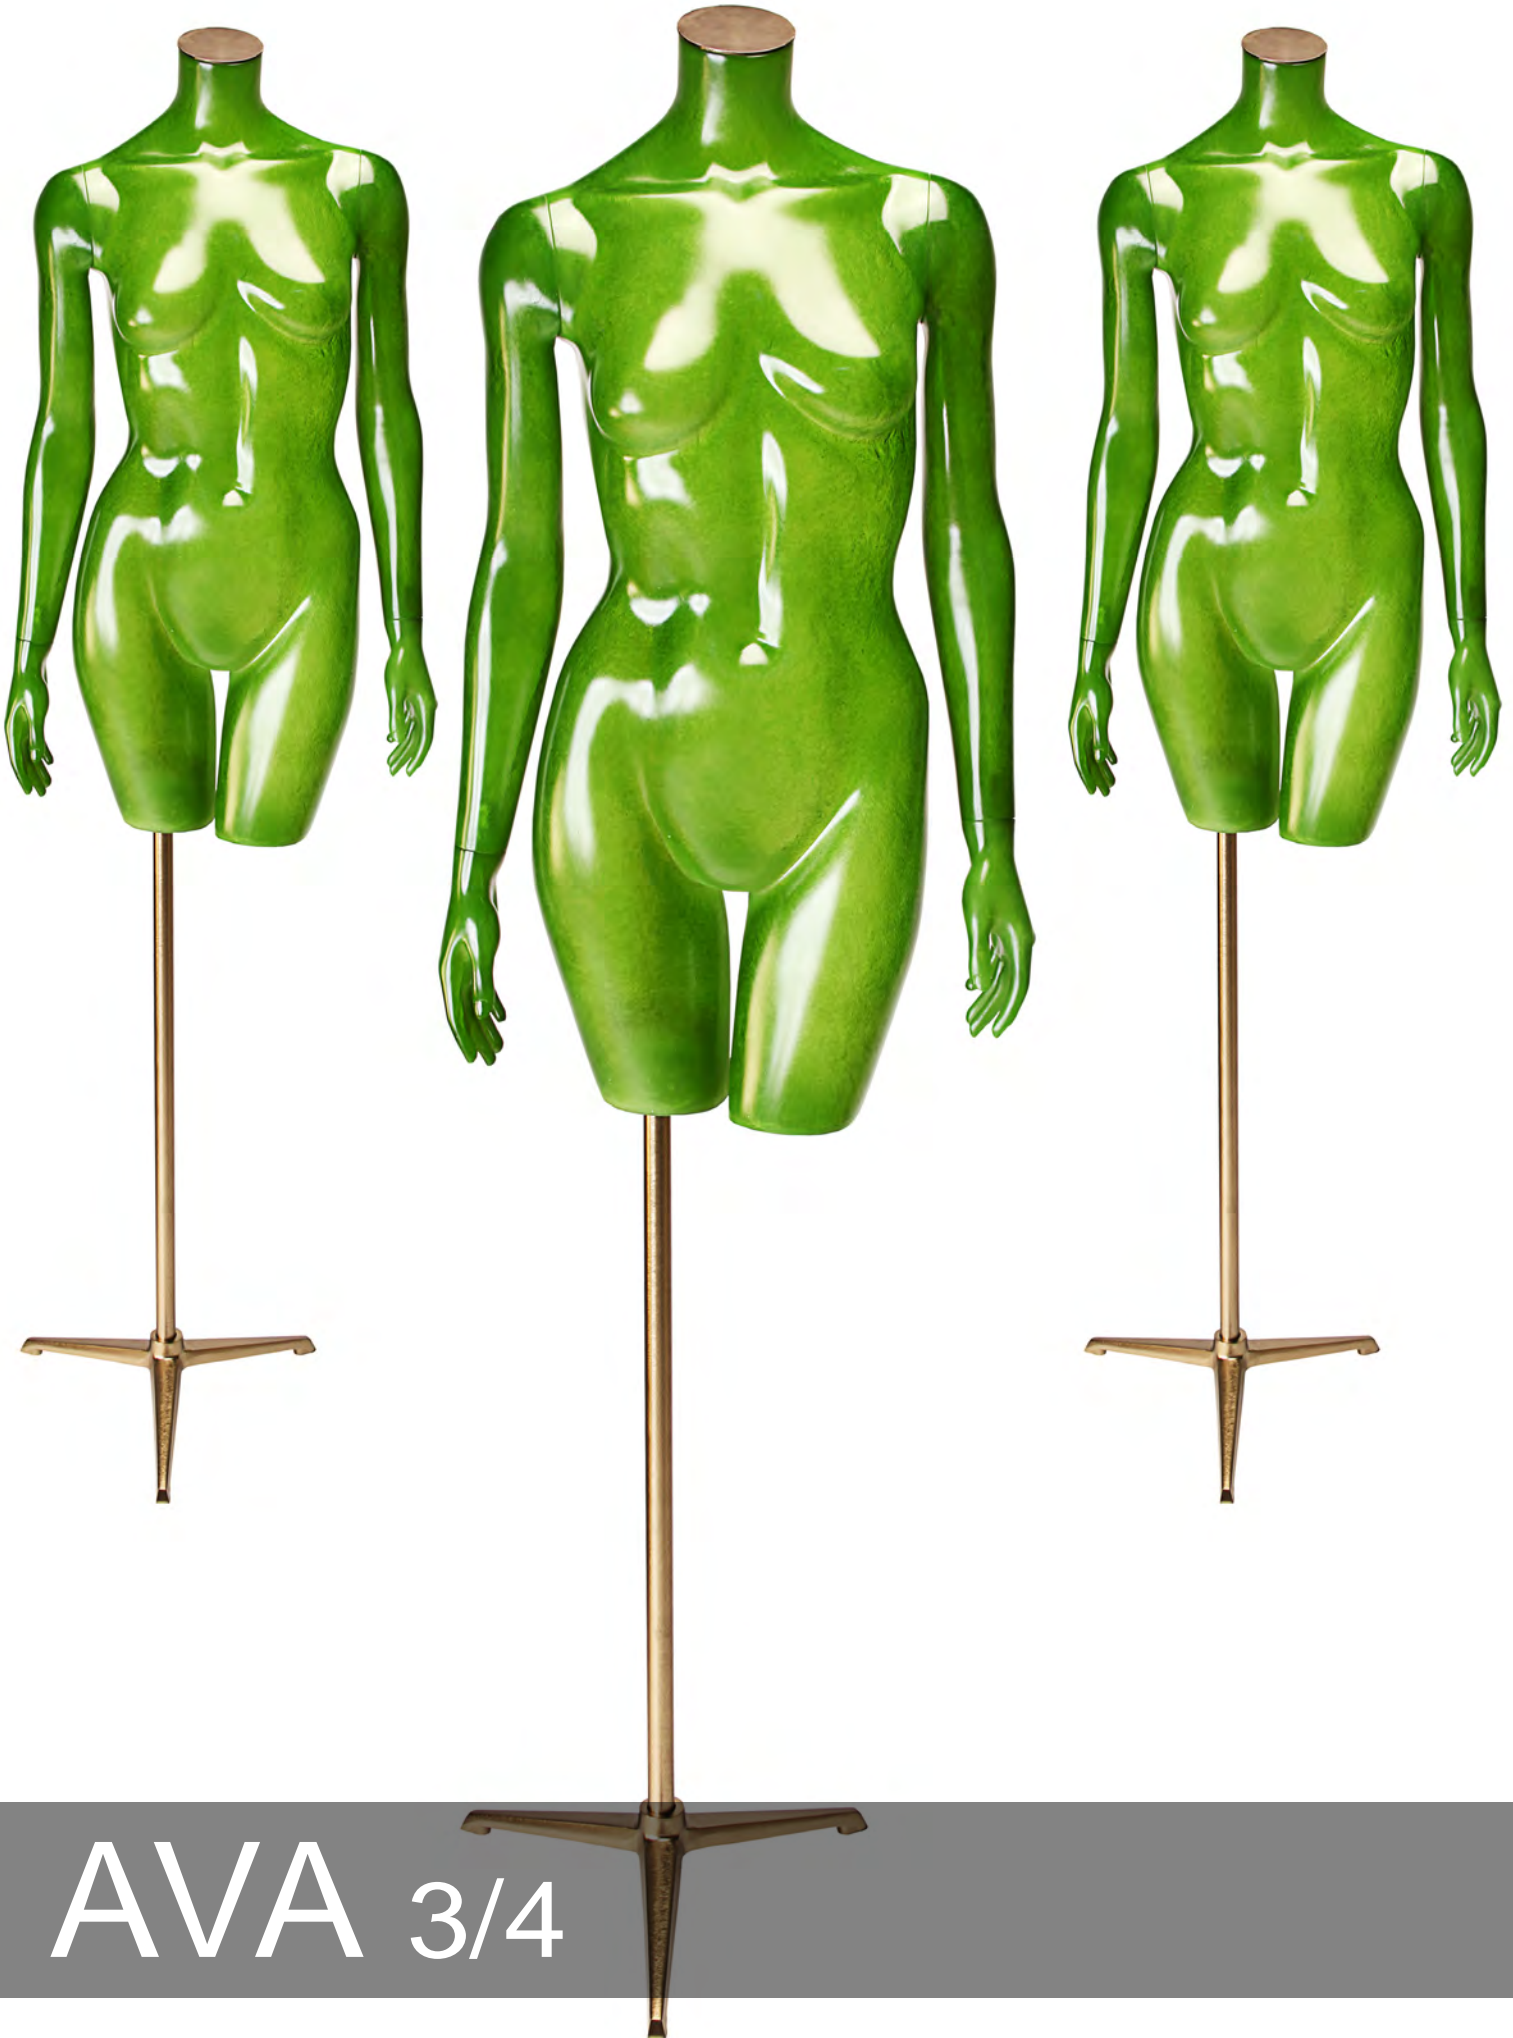

TORSOS

AVA 3/4

TST 1

TST 2

TST 3

AVA 3/4

THE AVA BUST COLLECTION IS AVAILABLE IN A RANGE OF INNOVATIVE MATERIALS, FROM SUSTAINABLE BAMBOO TO A TRANSLUCENT FINISH OR PAINT FINISH IN A COLOUR OF YOUR CHOICE.

AVA 3/4

AVA HANGING

TS 1

TS 3

TS 2

AVA HANGING

BRUSH BRASS BASE PLATE

BRUSH BRASS NECKCAP

BRUSH BRASS BASE

BASE A BRUSHED BRASS

BASE B BRUSHED BRASS

BASE C BRUSHED BRASS

AVA

Chest:	34"	86.5 cm
Waist:	26"	66 cm
Hips:	36.5"	92.5 cm
Height:	6'	183 cm
Shoe:	UK 6 EU 39 USA 8.5	
Heel:	1.5"	4 cm

THE AVA COLLECTION IS AVAILABLE IN A RANGE OF INNOVATIVE MATERIALS, FROM SUSTAINABLE BAMBOO TO A TRANSLUCENT FINISH OR PAINT FINISH IN A COLOUR OF YOUR CHOICE