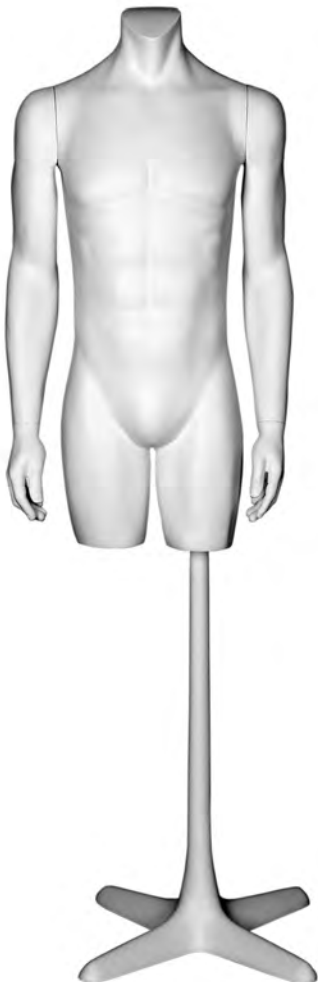

EVOTM1-ST2