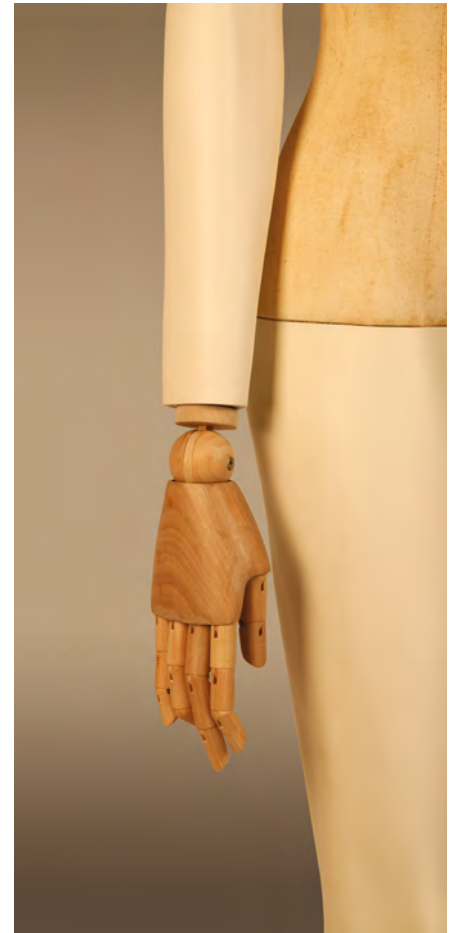

ART6

Aged torso with translucent fibreglass legs and arms

ART7

Aged torso with translucent fibreglass legs, and articulated wooden hands

ART8

Aged torso with translucent fibreglass legs, arms and articulated wooden hands

UDC 10 - WRB

UDC 10 Bust available with and without a head and in a choice of colours and materials

Wooden Articulated Arms

Available in a choice of colours.

Wooden Articulated Hands

Available in a choice of colours.