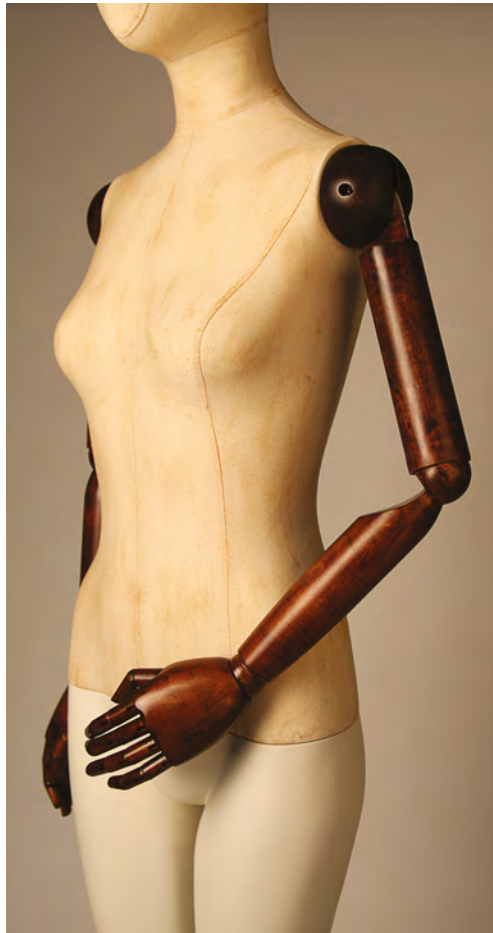

ART6

Aged torso with translucent fibreglass legs and arms

ART7

Aged torso with translucent fibreglass legs, and articulated wooden hands

ART8

Aged torso with translucent fibreglass legs, arms and articulated wooden hands

UDC 10 - WRB

UDC 10 Bust available with and without a head and in a choice of colours and materials

Wooden Articulated Arms

Available in a choice of colours.

Wooden Articulated Hands

Available in a choice of colours.