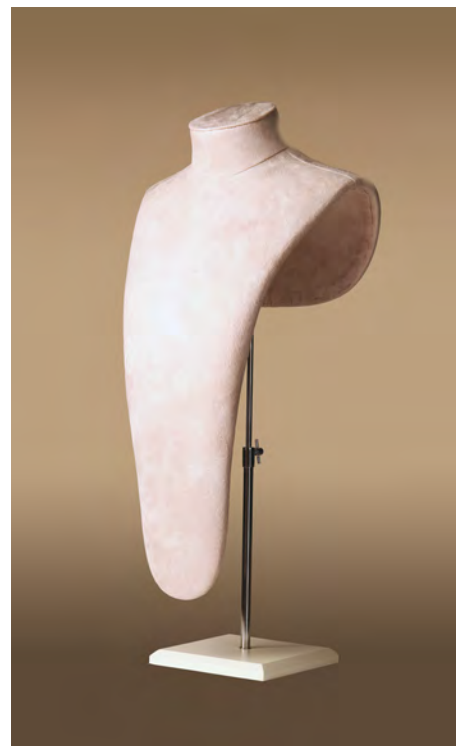

ACCY2P

ARTISAN

All products are available in a choice of fabrics and bases

Universal Display Fittings Co. Ltd
Unit 4 95 Victoria Road
London
NW10 6DJ
United Kingdom
Tel. 020 8206 5010
info@universaldisplay.co.uk

Universal Display & Design Inc.
368 9th Avenue
New York
10001
USA
Tel. 212 242 0374
info@universaldisplayusa.com

www.universaldisplayusa.com
www.universaldisplay.co.uk