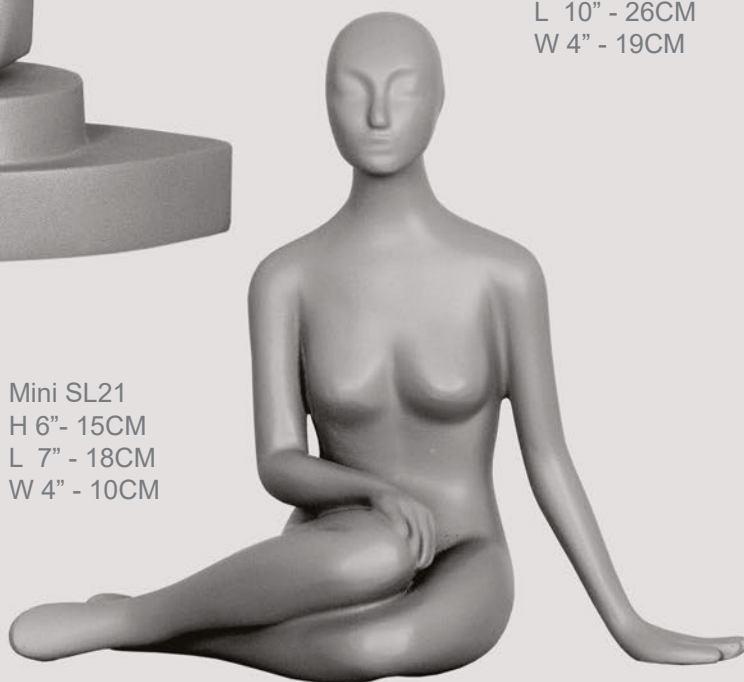

Mini SL21
H 6" - 15CM
L 7" - 18CM
W 4" - 10CM

MINIATURE