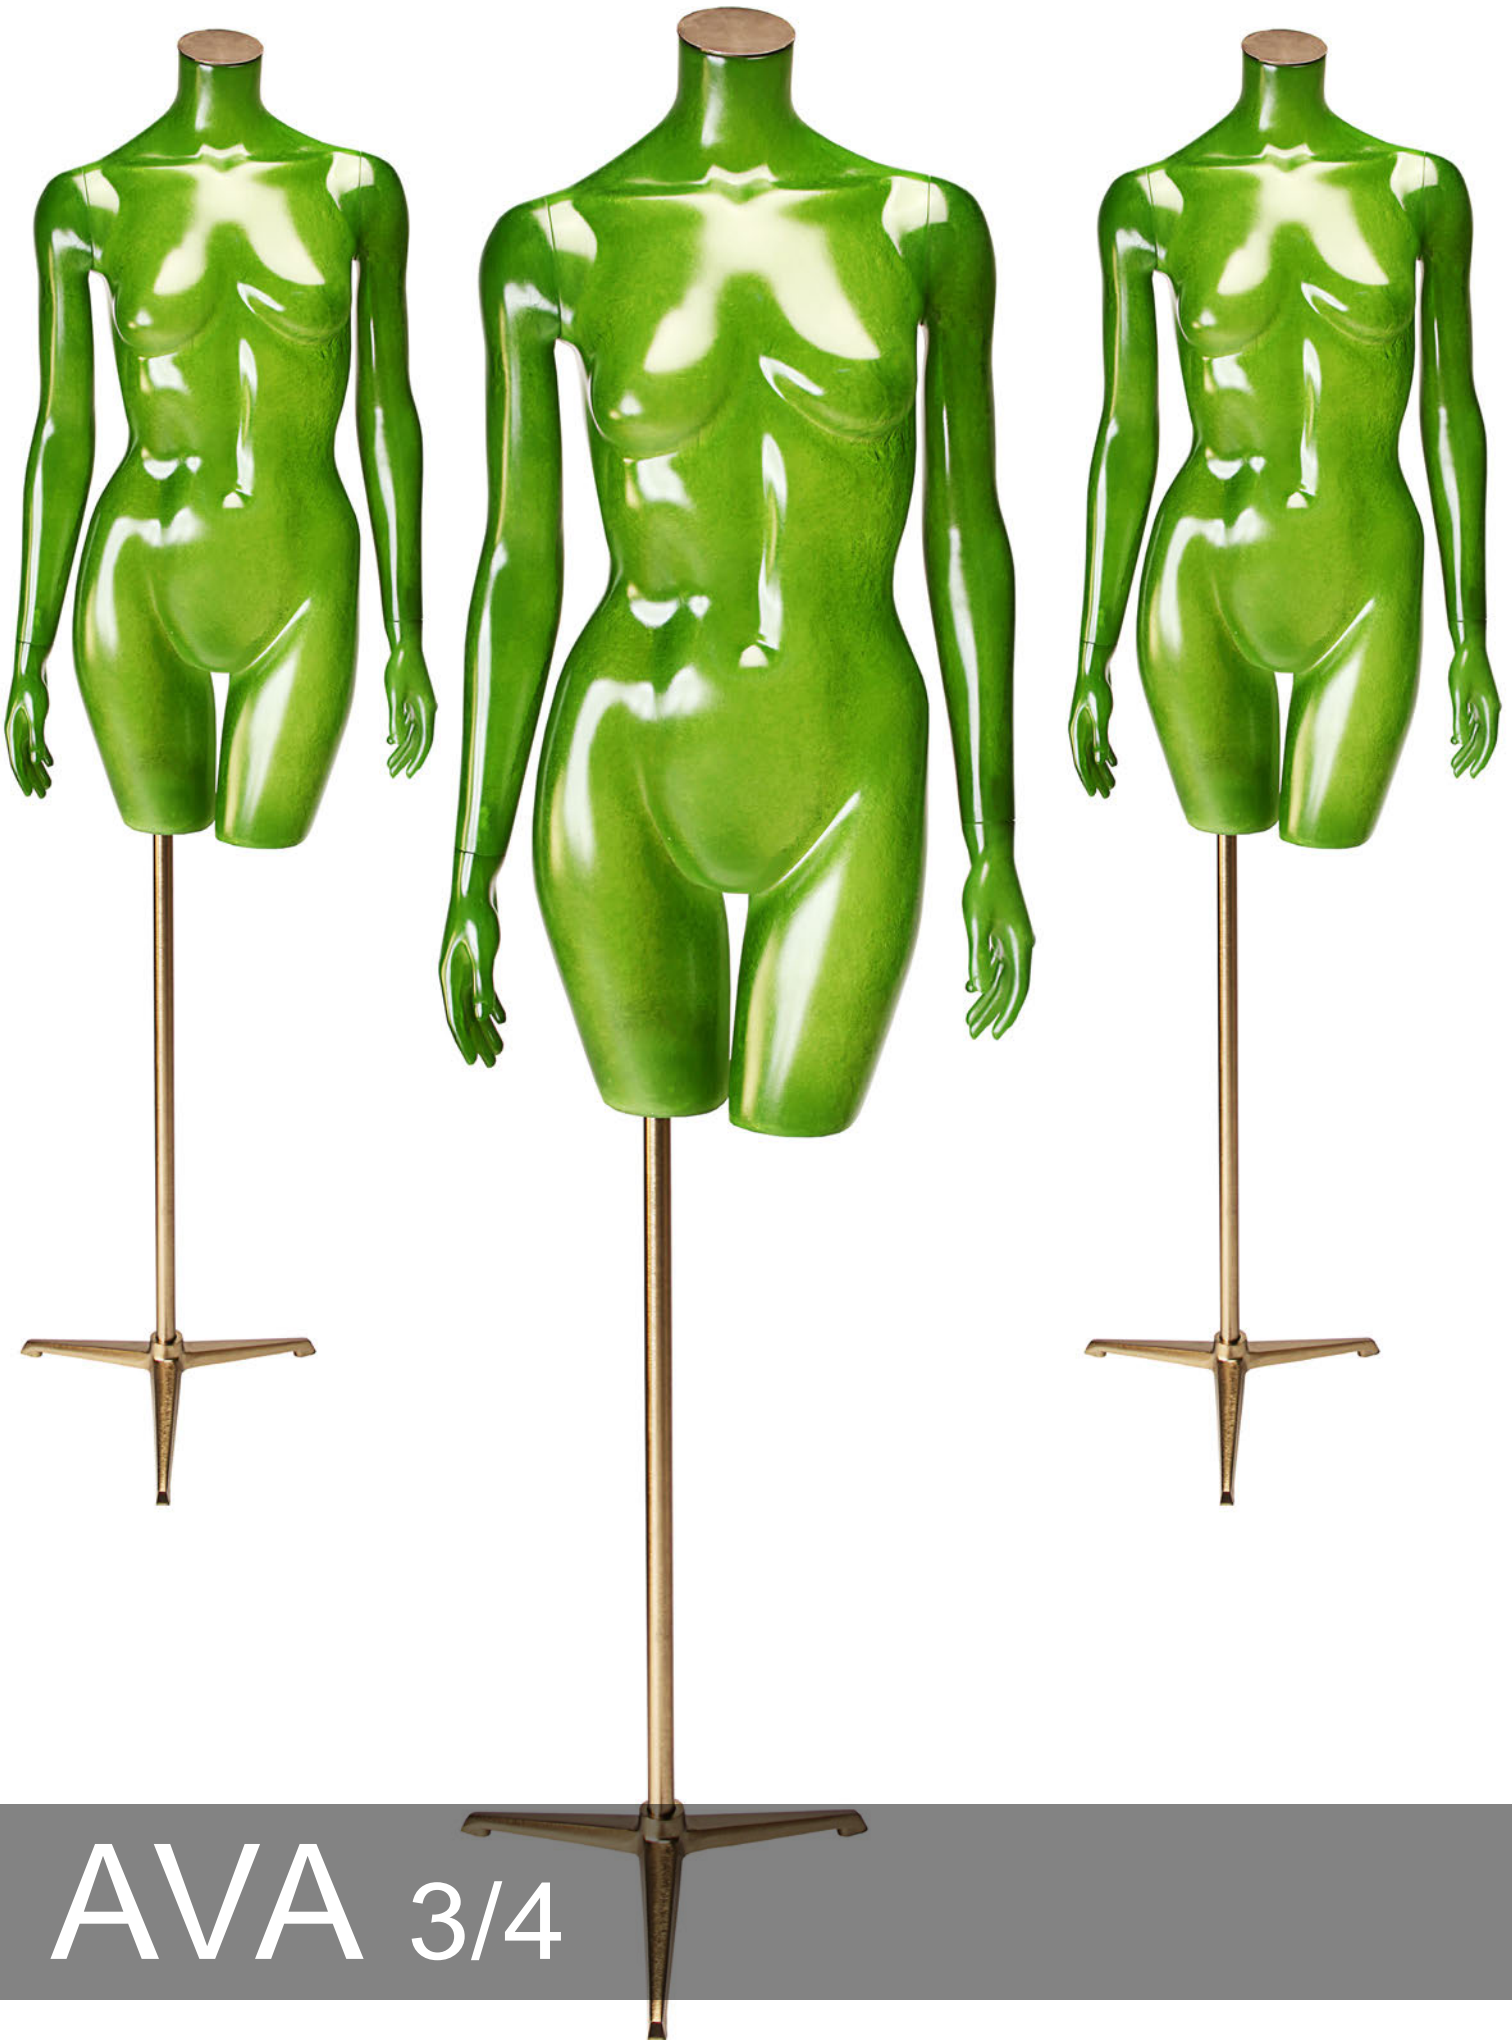

TST 2

AVA 3/4

THE AVA BUST COLLECTION IS AVAILABLE IN A RANGE OF INNOVATIVE MATERIALS, FROM SUSTAINABLE BAMBOO TO A TRANSLUCENT FINISH OR PAINT FINISH IN A COLOUR OF YOUR CHOICE.

AVA 3/4

AVA HANGING

TS 1

TS 3