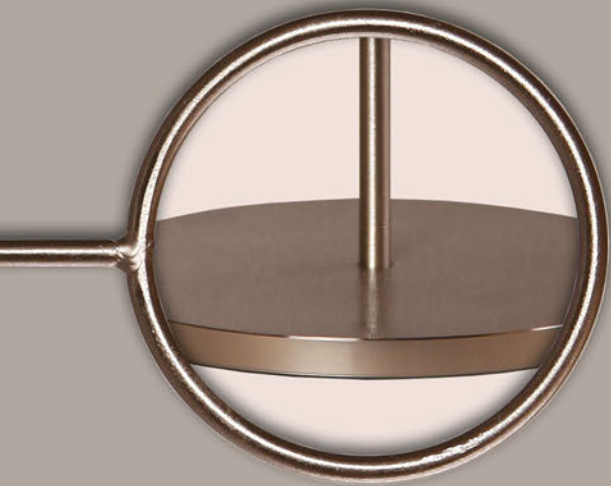

UTBN

UTBB

Height
50>72cm

YBN

YBB

Height
40>63cm

Brush Nickel Finish

Black Finish