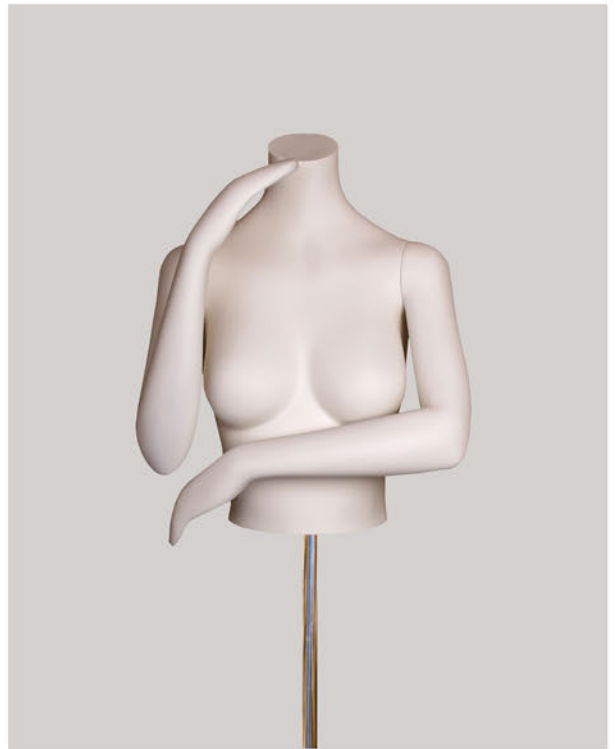

ST3

SOLAR TORSO