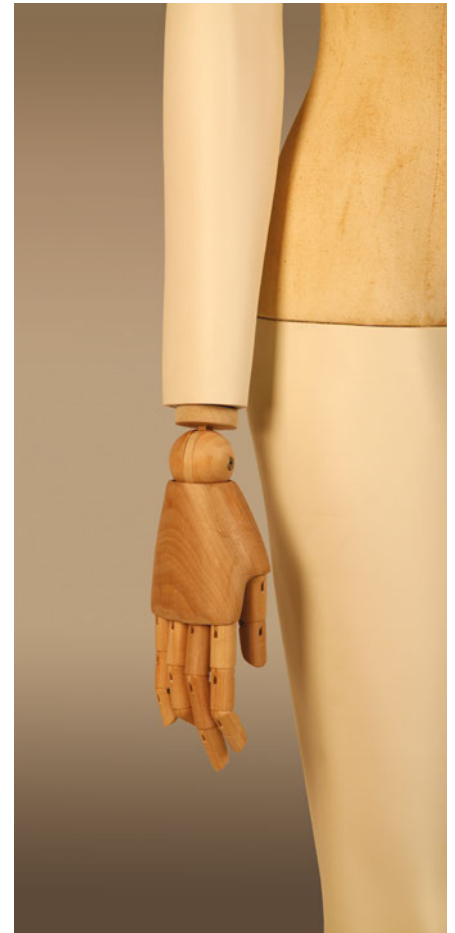

Wooden Articulated Hands

Available in a choice of colours.