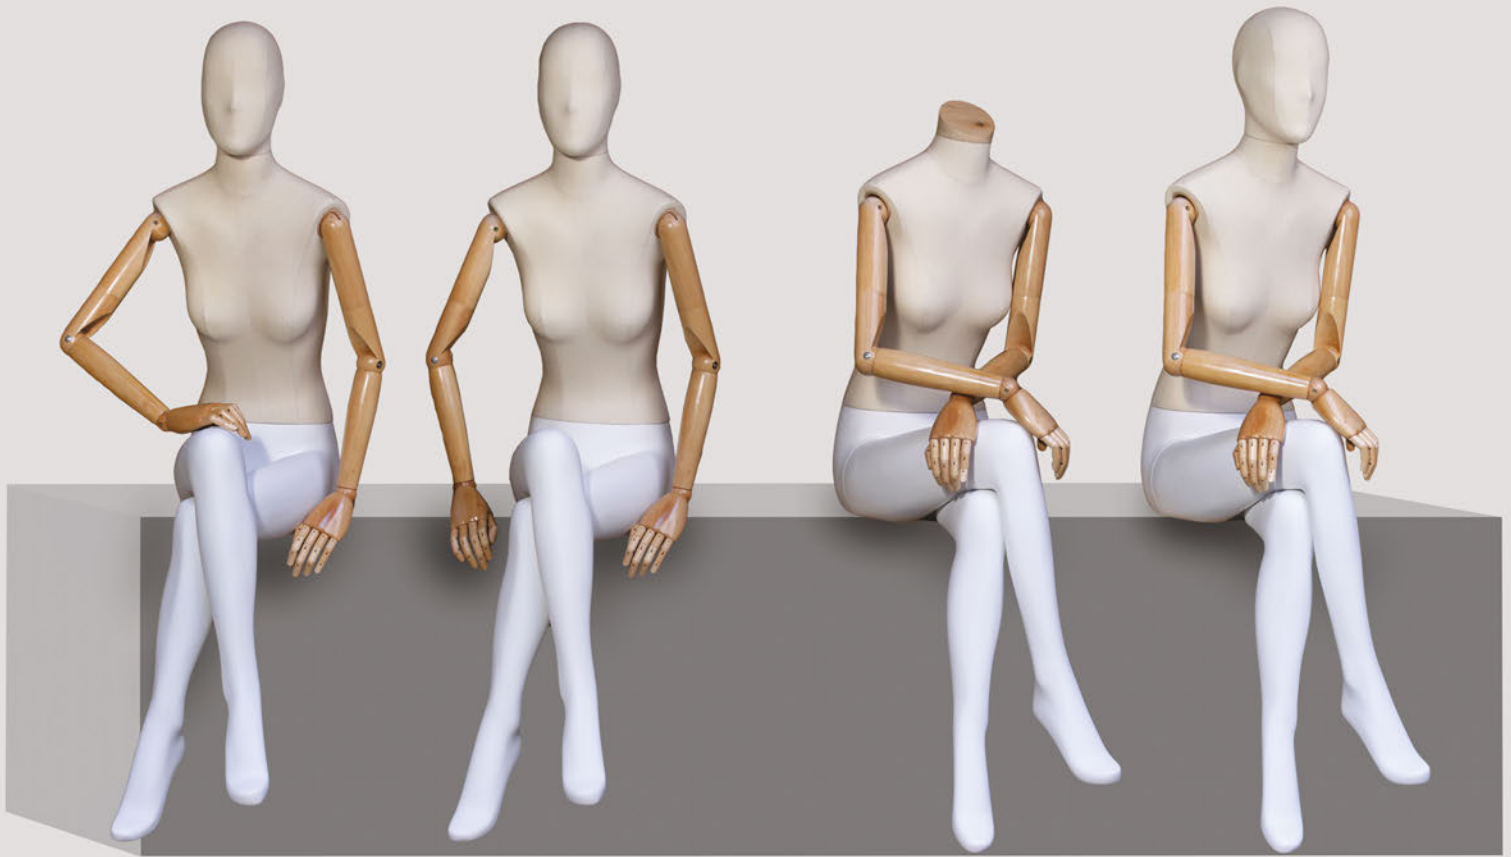

DUAL

Universal Display Fittings Co. Ltd
Unit 4 95 Victoria Road
London
NW10 6DJ
United Kingdom
Tel. 020 8206 5010
info@universaldisplay.co.uk
www.universaldisplay.co.uk

Universal Display & Design Inc.
368 9th Avenue
New York
10001
USA
Tel. 212 242 0374
info@universaldisplayusa.com
www.universaldisplayusa.com

Universal Display Hungary
1126 Budapest
Kiss János altábornagy
utca 23. 3. emelet 3.
Hungary
Tel: 020 8206 5010
info@universaldisplay.eu
www.universaldisplay.eu