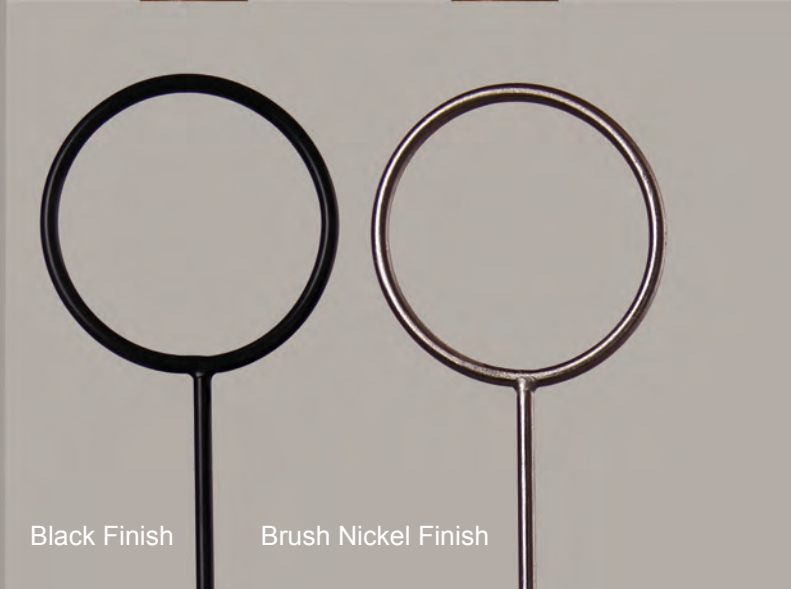

WR

WB

WHT3
Height 50 cm

WHT2
Height 40 cm

WHT1
Height 30 cm

Black Finish

Brush Nickel Finish

WOODEN ACCESSORIES