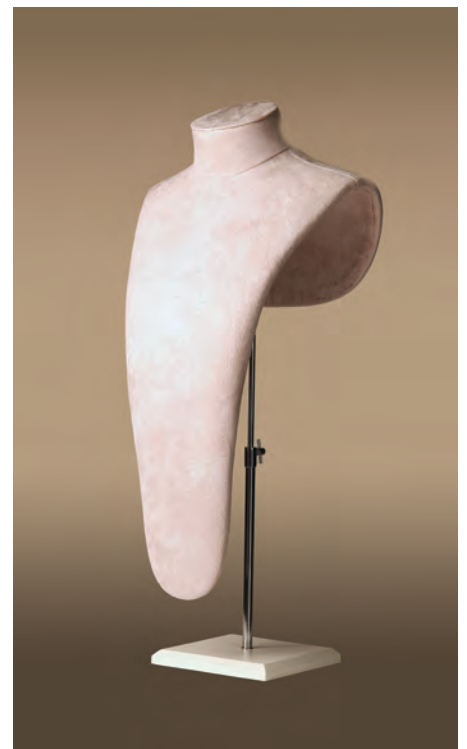

ARTISAN

ARTWAA

Aged torso with fibreglass legs and wooden articulated arms

ART1

Aged torso with fibreglass legs and arms

ART2

Aged torso with fibreglass legs and arms

ART3

Aged torso with fibreglass legs and arms

ART4

Aged torso with fibreglass legs and arms

ART5

Aged torso with fibreglass legs, arms and wooden articulated hands

ART6

Aged torso with translucent fibreglass legs and arms

ART7

Aged torso with translucent fibreglass legs, and articulated wooden hands

ART8

Aged torso with translucent fibreglass legs, arms and articulated wooden hands

UDC 10 - WRB

UDC 10 Bust available with and without a head and in a choice of colours and materials

Wooden Articulated Arms

Available in a choice of colours.

Wooden Articulated Hands

Available in a choice of colours.

ACCYH

ACCY1P

ACCY2P

ACCY1T