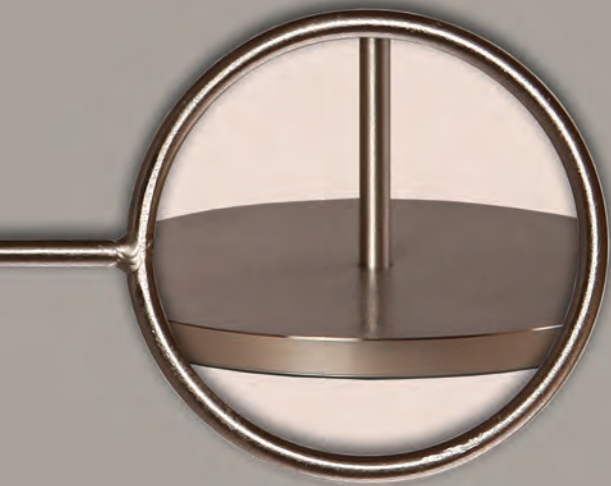

METAL ACCESSORIES

OBN

Height
42>66cm

OBB

PBN

Height
40>64cm

PBB

STB

Height
44>66cm

STN

TBN

Height
35>60cm

TBB

UTBN

Height
50>72cm

UTBB

YBN

Height
40>63cm

YBB

Brush Nickel Finish

Black Finish

SS2
Height 40cm
Base 15x15cm

SS1
Height 40cm
Base 15x15cm

METAL ACCESSORIES