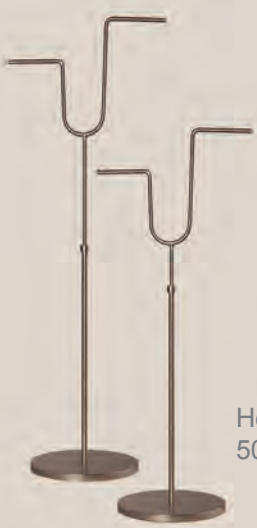

METAL ACCESSORIES

OBN

Height
42>66cm

OBB

PBN

Height
40>64cm

PBB

STB

Height
44>66cm

STN

TBN

Height
35>60cm

TBB

UTBN

Height
50>72cm

UTBB

YBN

Height
40>63cm

YBB

Brush Nickel Finish

Black Finish

SS2
Height 40cm
Base 15x15cm

SS1
Height 40cm
Base 15x15cm

METAL ACCESSORIES